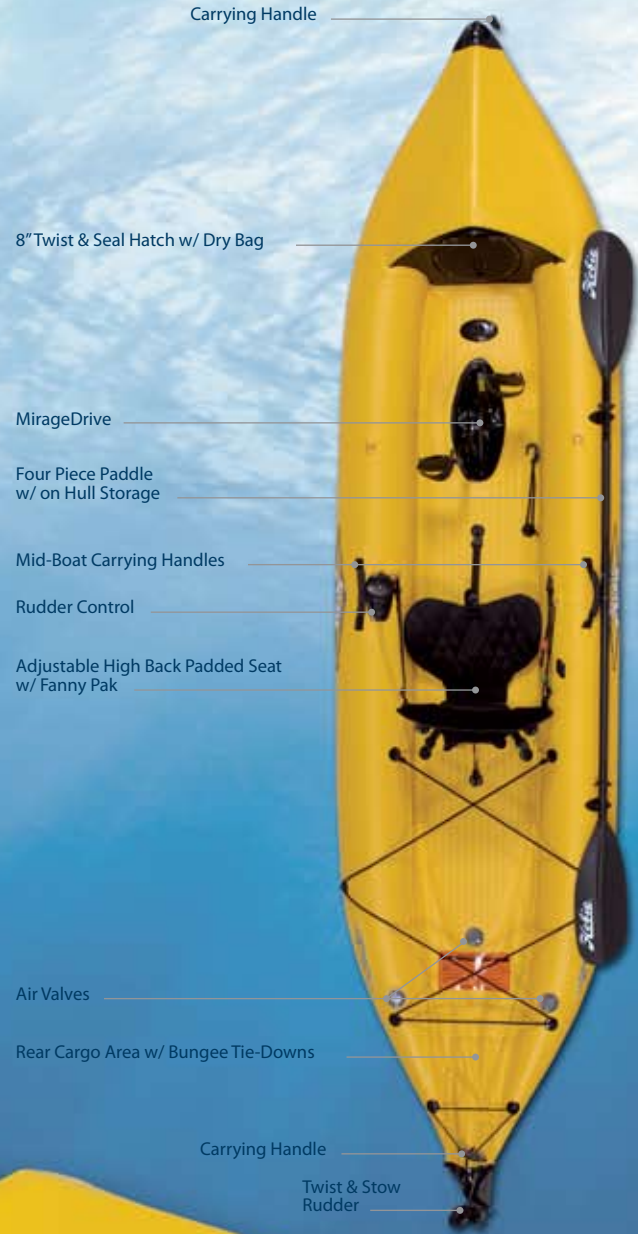

Hobie *mirage* i 12s

Presenting the all new i-Series—combining the Hobie MirageDrive within an innovative hull—its patent pending design will redefine how the world views inflatable kayaks. This 12 foot single is perfect for those who are short on room and storage. It packs nicely within its own rolling travel bag, so it can fit in the trunk of your car, on your boat, in your RV—you can even take it on the plane for your next vacation. Optional accessories include; a Sail Package, Cup Holder, Rod/Accessory Holder and Plug-in Cart.

Carrying Handle

8" Twist & Seal Hatch w/ Dry Bag

MirageDrive

Four Piece Paddle w/ on Hull Storage

Mid-Boat Carrying Handles

Rudder Control

Adjustable High Back Padded Seat w/ Fanny Pak

Air Valves

Rear Cargo Area w/ Bungee Tie-Downs

Carrying Handle

Twist & Stow Rudder

INFLATABLE SERIES

SPECS:

LENGTH: 12' / 3.66 m

WIDTH: 36" / 0.91 m

MIRAGEDRIVE WEIGHT: 6.6 lbs. / 3 kg

HULL WEIGHT: 53 lbs. / 24.04 kg

CAPACITY: 500 lbs. / 227 kg